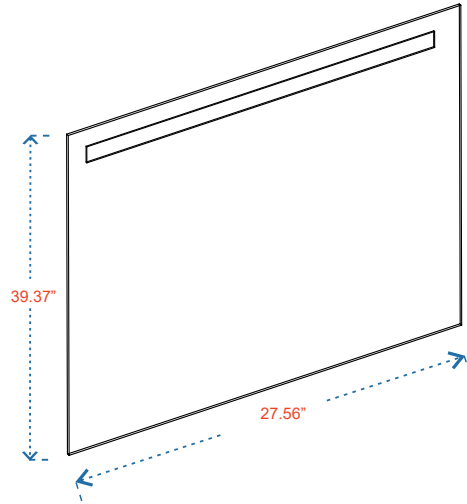

HELMOS 40"

CABINET

39.37"x18.90"x13.78"

MIRROR

39.37"x27.56"

(PLAN)

(BACK)