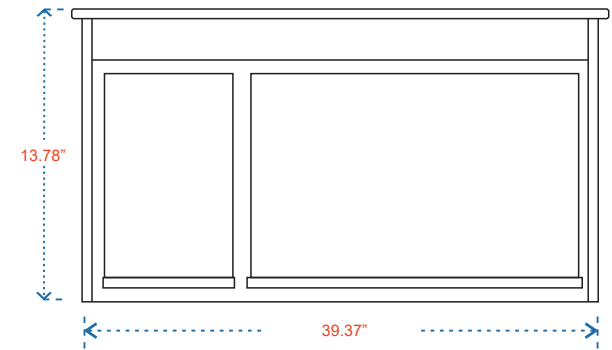

HELMOS 40"

CABINET

39.37"x18.90"x13.78"

MIRROR

39.37"x27.56"

(PLAN)

(BACK)