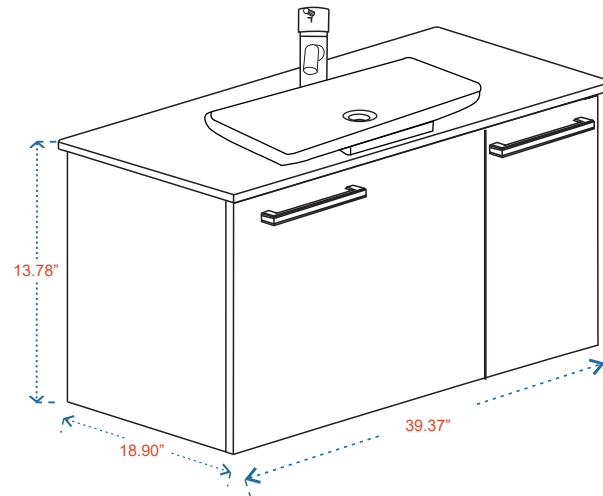

HELMOS 40"

CABINET

39.37"x18.90"x13.78"

MIRROR

39.37"x27.56"

(PLAN)

(BACK)