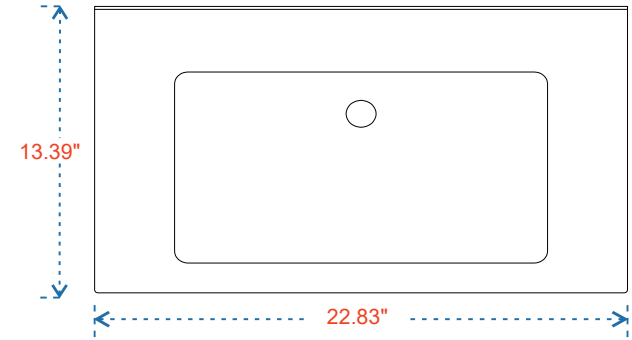

HELMOS 40"

CABINET

39.37"x18.90"x13.78"

MIRROR

39.37"x27.56"

(PLAN)

(BACK)